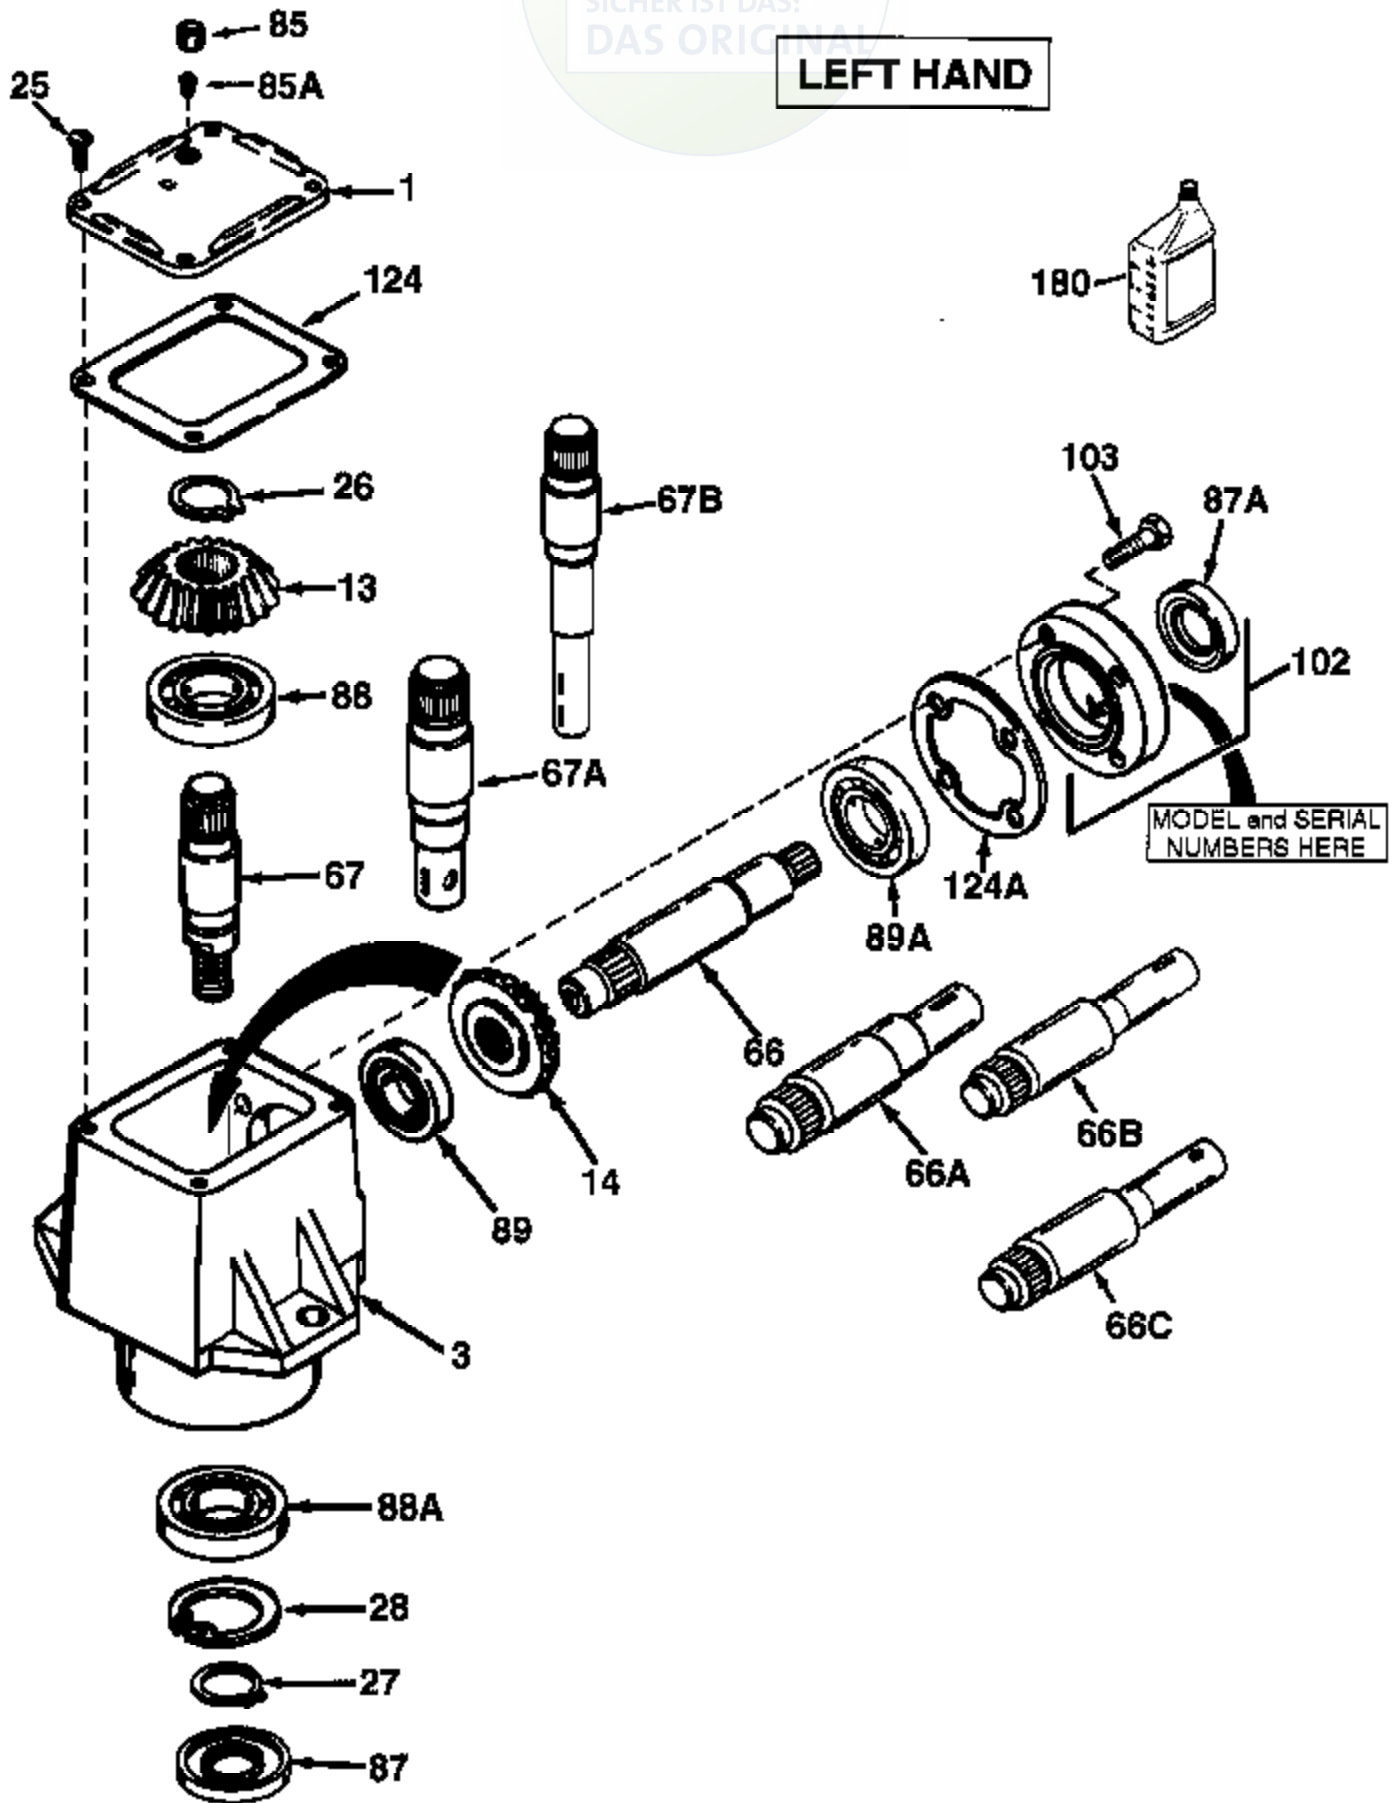

# JOIST

SICHER IST DAS:  
DAS ORIGINAL

**LEFT HAND**

Ref #	Part Number	Qty	Description
	794384		Left Hand Head Assembly (Incl. 1 thru 124A)
1	772067		Cover
3	770026A		Right Angle Drive Housing
13	778101A		Miter Gear (17 teeth) (7/8" ID)
25	792025		Screw, 10-24 x 1/2"
26	788018		Retainer Ring
27	788019		Retainer Ring
66B	776229		Input Shaft (7-25/64" long)
67B	776177		Output Shaft (4-41/64" long)
85	792039		Pipe Plug, 1/8-27 (countersunk headle ss)
87A	788031		Oil Seal
87	788029		Oil Seal
88	780034	1000-1000-012	Ball Bearing
89	780024	Peerless	Ball Bearing
102	786029		Retainer Cap & Seal (Incl. 87A & 103)
103	792026		Screw, 1/4-20 x 7/8"
124A	788030B		Cap Gasket
124	788028		Cover Gasket
180	730229A		Gear Oil 80W90

SICHER IST DAS:  
DAS BEI

1000-1000-012 Page 2 of 2  
Peerless Ball Bearing